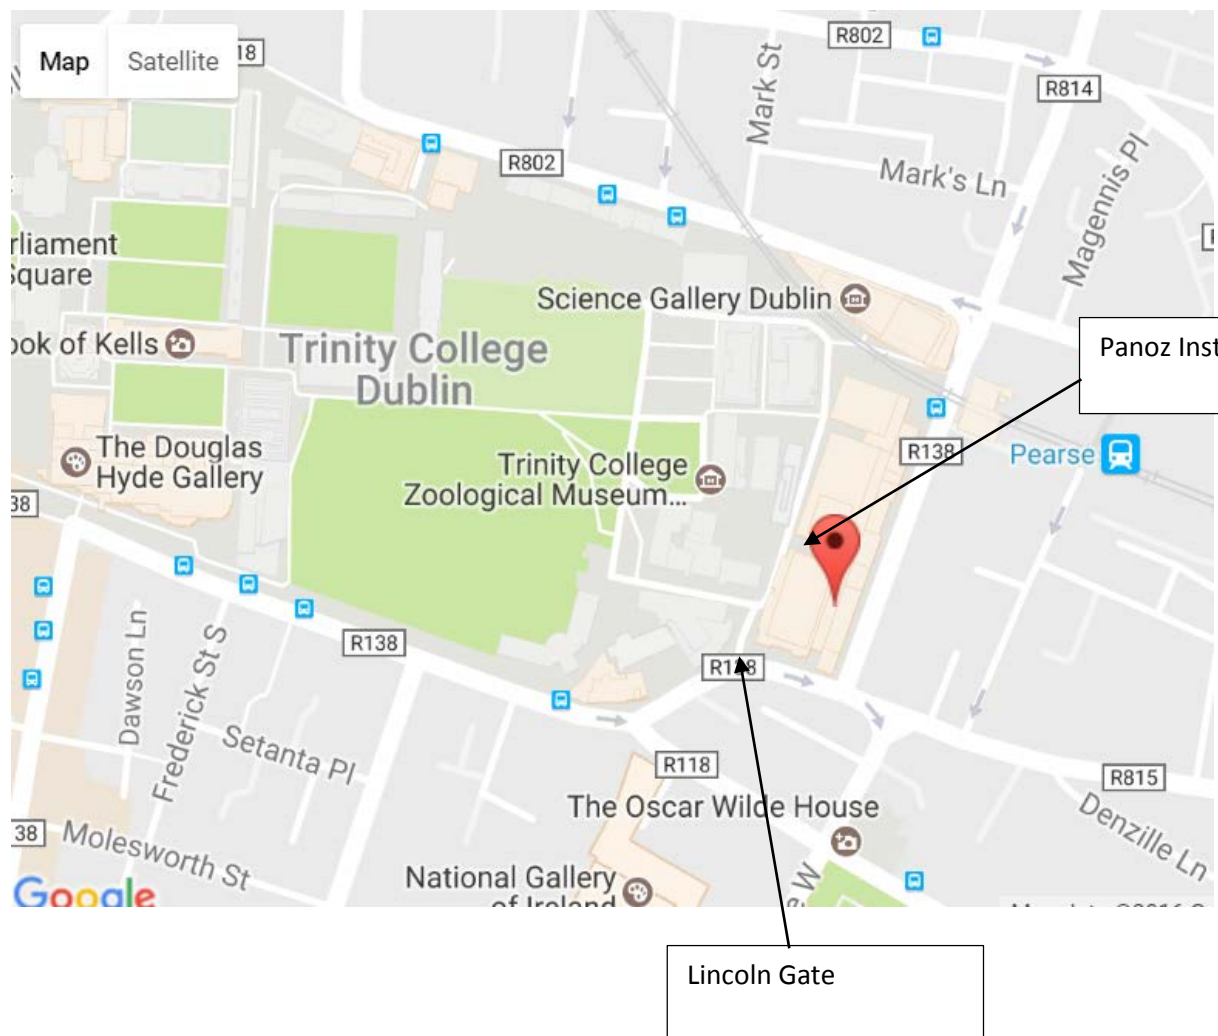

Coláiste na Tríonóide, Baile Átha Cliath Trinity College Dublin

Ollscoil Átha Cliath | The University of Dublin

Dámh na hInnealtóireachta, na Matamaitice agus na hEolaíochta
Faculty of Engineering, Mathematics and Science

Vehicles should enter College through the Lincoln Gate.

Enter via the main entrance to the Panoz Institute (in the Hamilton Building). Turn right and walk past the Science Course Office, you will see a door on your left with a sign for the Faculty of Engineering Maths and Science. Go up the second flight of stairs and to the first floor - the Faculty Office is the door on the left.

<http://www.tcd.ie/Maps/map.php?b=108>

**Dámh na hInnealtóireachta,
na Matamaitice agus na hEolaíochta**
Coláiste na Tríonóide, Baile Átha Cliath,
Ollscoil Átha Cliath,
Baile Átha Cliath 2,
Éire.

**Faculty of Engineering,
Mathematics and Science**
Trinity College Dublin,
The University of Dublin,
Dublin 2,
Ireland.

T: +353 1 896 2291
fems@tcd.ie
www.ems.tcd.ie
@TCDFacultyEMS